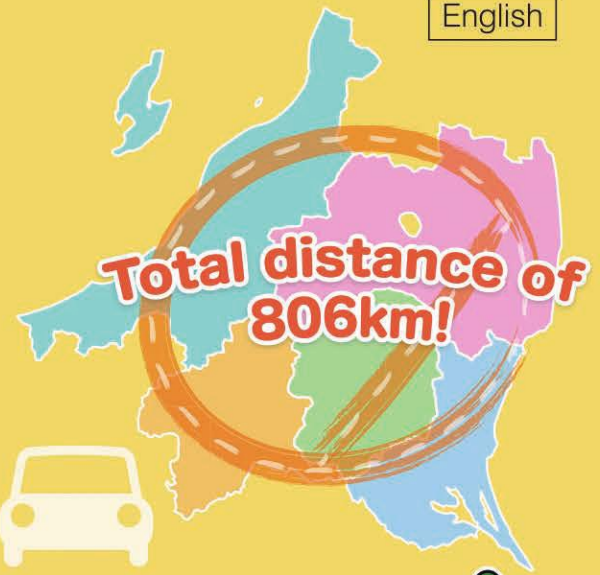

福島 茨城 栃木 群馬 新潟

FIVE PREFECTURES MAP 5県地図

Are you ready for
a great adventure on the expressway?

Hanami-yama

Aizu Tsuruga-jo Castle

FUKUSHIMA

Kibitan

Hitachi Seaside Park "Nemophila"